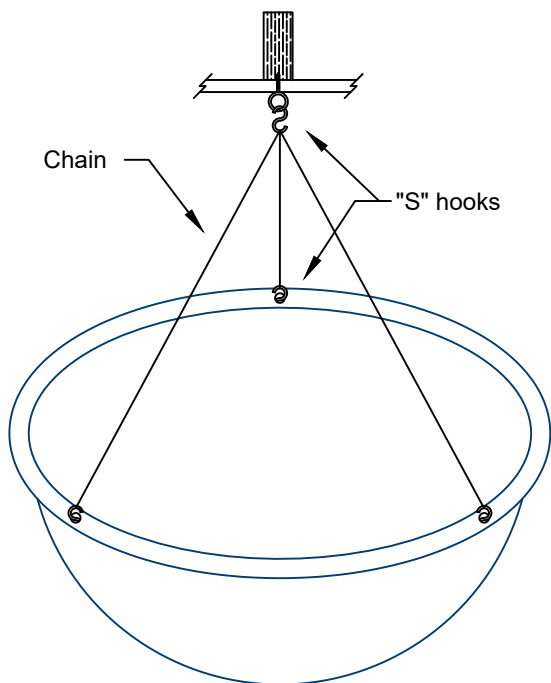

PV48-360 Full Dome Hemisphere Mirror

- Light-Weight acrylic with super bright image
- For areas up to 800 square feet
- Other diameters available
- Half and quarter domes available

Mounting Options

- Chain and "S" hooks included
- Ceiling attachment mechanism by others

PV48-360 full dome hemisphere mirror

- Light-Weight acrylic with super bright image
- For areas up to 800 square feet
- 48" diameter
- 360 degree view