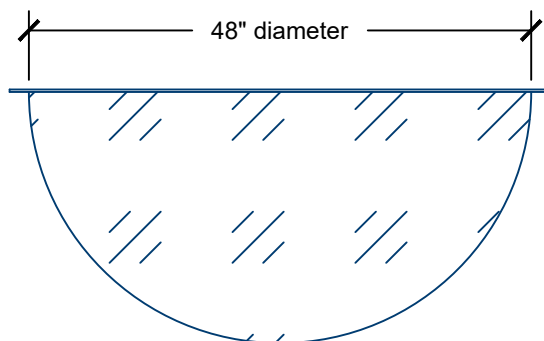

PV48-360 Full Dome Hemisphere Mirror

- Light-Weight acrylic with super bright image
- For areas up to 800 square feet
- Other diameters available
- Half and quarter domes available

Mounting Options

- Chain and "S" hooks included
- Ceiling attachment mechanism by others

PV48-360 full dome hemisphere mirror

- Light-Weight acrylic with super bright image
- For areas up to 800 square feet
- 48" diameter
- 360 degree view