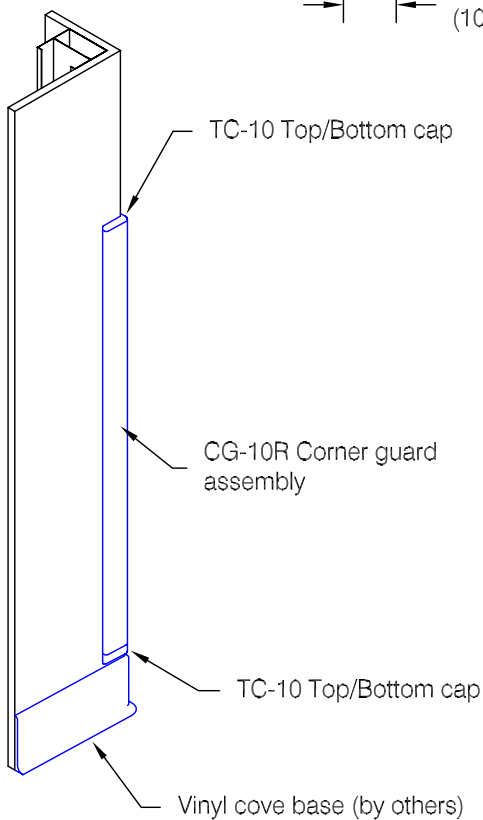

## CG-10R Corner Guard

### Features:

- Class A fire rating
- "Surface Mount" installation follows completion of drywall mounting
- Stock lengths: 4'-0" (1219), 8'-0" (2438), 9'-0" (2743), 1'-0" (3048), and 12'-0" (3658)
- Custom cut lengths available
- Standard with textured top and bottom closure caps

### Finishes:

- Vinyl cover (textured)
- Manufacturer's standard colors
  - Custom colors available
- Vinyl retainer
- black only (recycled rigid PVC)

Application Diagram

\* Partial height installation with top and bottom caps shown. Full height installations may not require top or bottom cap.