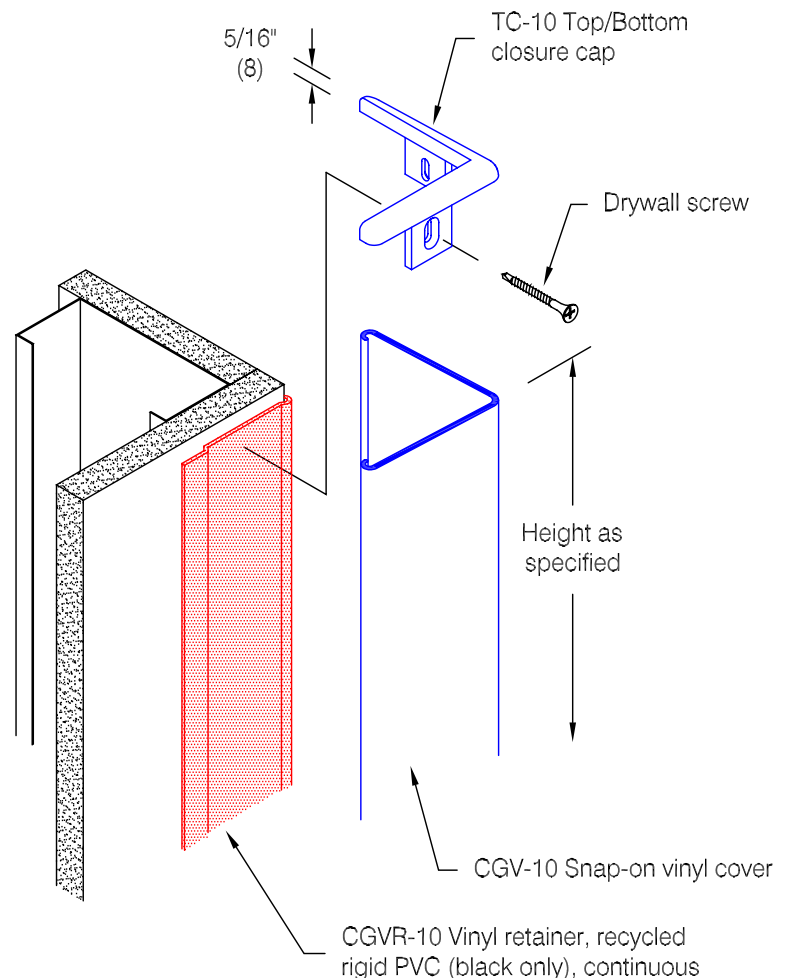

## CG-10R Corner Guard

### Features:

- Class A fire rating
- "Surface Mount" installation follows completion of drywall mounting
- Stock lengths: 4'-0" (1219), 8'-0" (2438), 9'-0" (2743), 1'-0" (3048), and 12'-0" (3658)
- Custom cut lengths available
- Standard with textured top and bottom closure caps

### Finishes:

- Vinyl cover (textured)
- Manufacturer's standard colors
  - Custom colors available
- Vinyl retainer
- black only (recycled rigid PVC)

Application Diagram

\* Partial height installation with top and bottom caps shown. Full height installations may not require top or bottom cap.