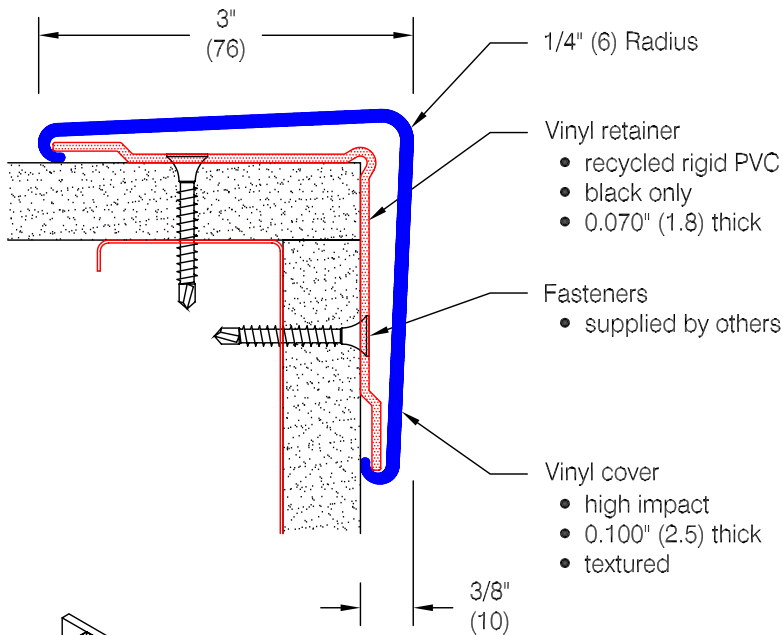

## CG-10R Corner Guard

### Features:

- Class A fire rating
- "Surface Mount" installation follows completion of drywall mounting
- Stock lengths: 4'-0" (1219), 8'-0" (2438), 9'-0" (2743), 1'-0" (3048), and 12'-0" (3658)
- Custom cut lengths available
- Standard with textured top and bottom closure caps

### Finishes:

- Vinyl cover (textured)
- Manufacturer's standard colors
  - Custom colors available
- Vinyl retainer
- black only (recycled rigid PVC)

Application Diagram

\* Partial height installation with top and bottom caps shown. Full height installations may not require top or bottom cap.