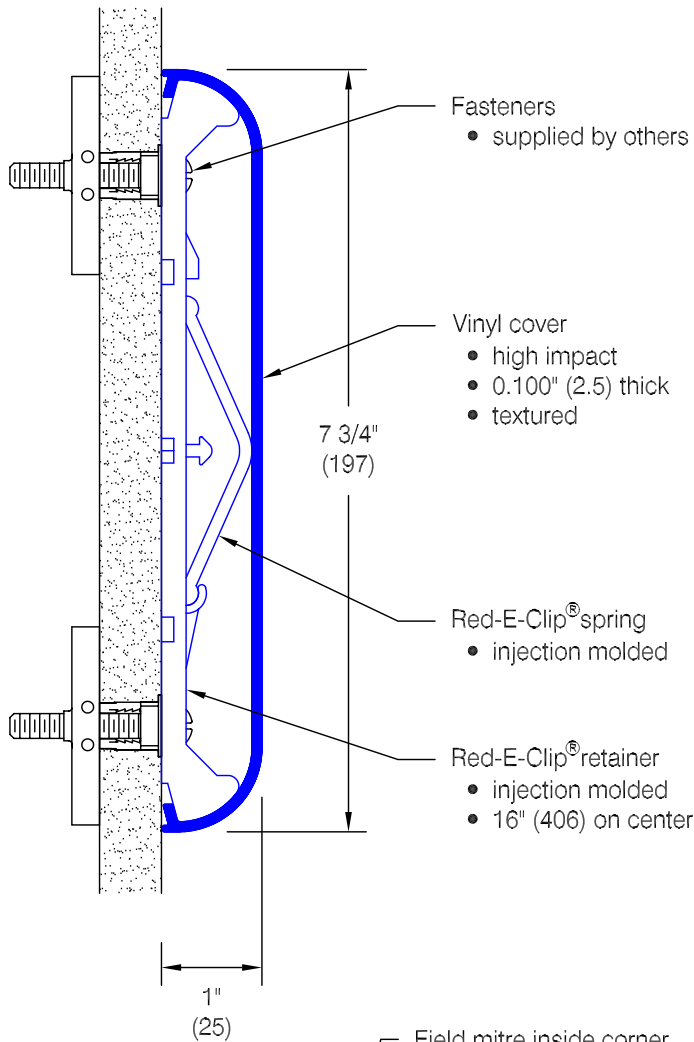

WG-8C Red-E-Clip® Wall Guard

Features:

- Class A fire rated wall guard
- Molded end caps
- Molded outside corners
- Stock length 12'-0" (3658)

Finishes:

- Manufacturer's standard colors
- Custom colors available
- Grooved (see WD.36.1)