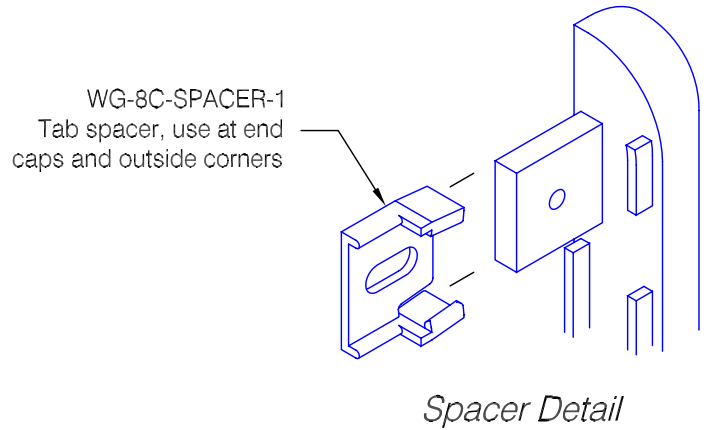

WG-8C Red-E-Clip® Wall Guard

Features:

- Class A fire rated wall guard
- Molded end caps
- Molded outside corners
- Stock length 12'-0" (3658)

Finishes:

- Manufacturer's standard colors
- Custom colors available
- Grooved (see WD.36.1)