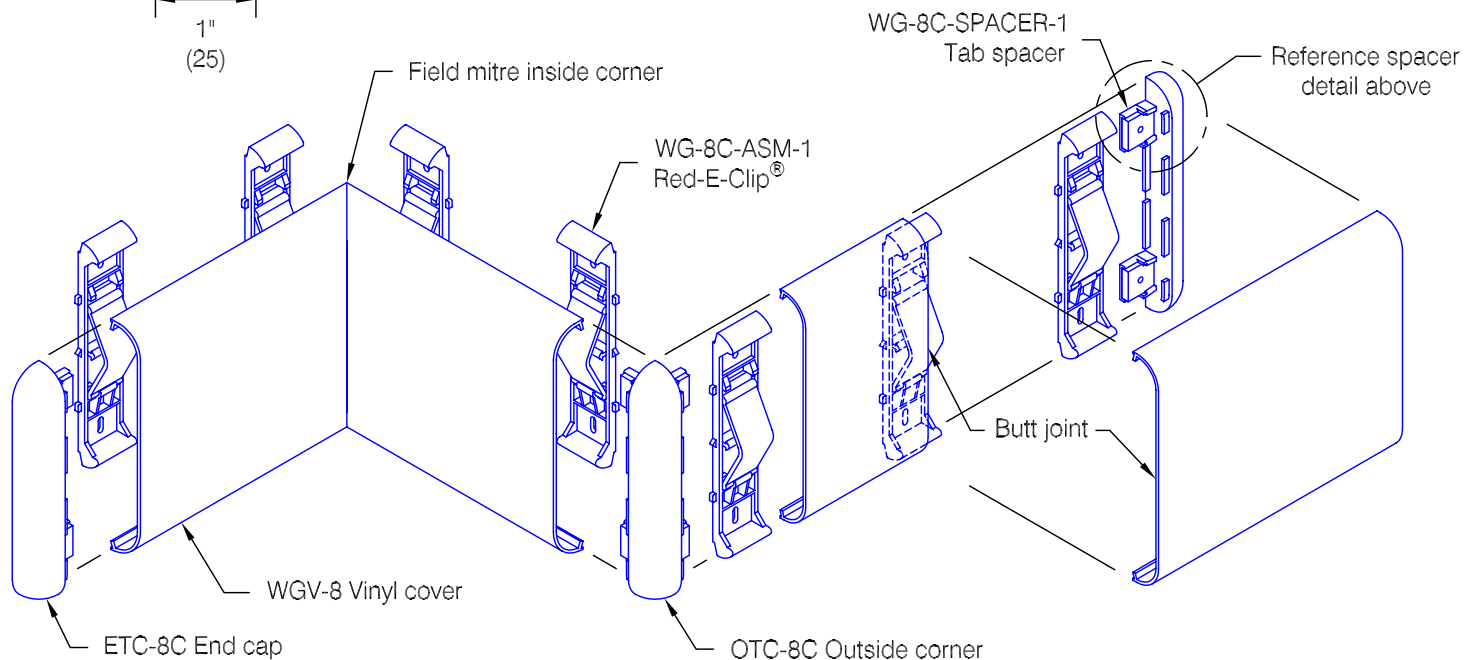

WG-8C Red-E-Clip® Wall Guard

Features:

- Class A fire rated wall guard
- Molded end caps
- Molded outside corners
- Stock length 12'-0" (3658)

Finishes:

- Manufacturer's standard colors
- Custom colors available
- Grooved (see WD.36.1)