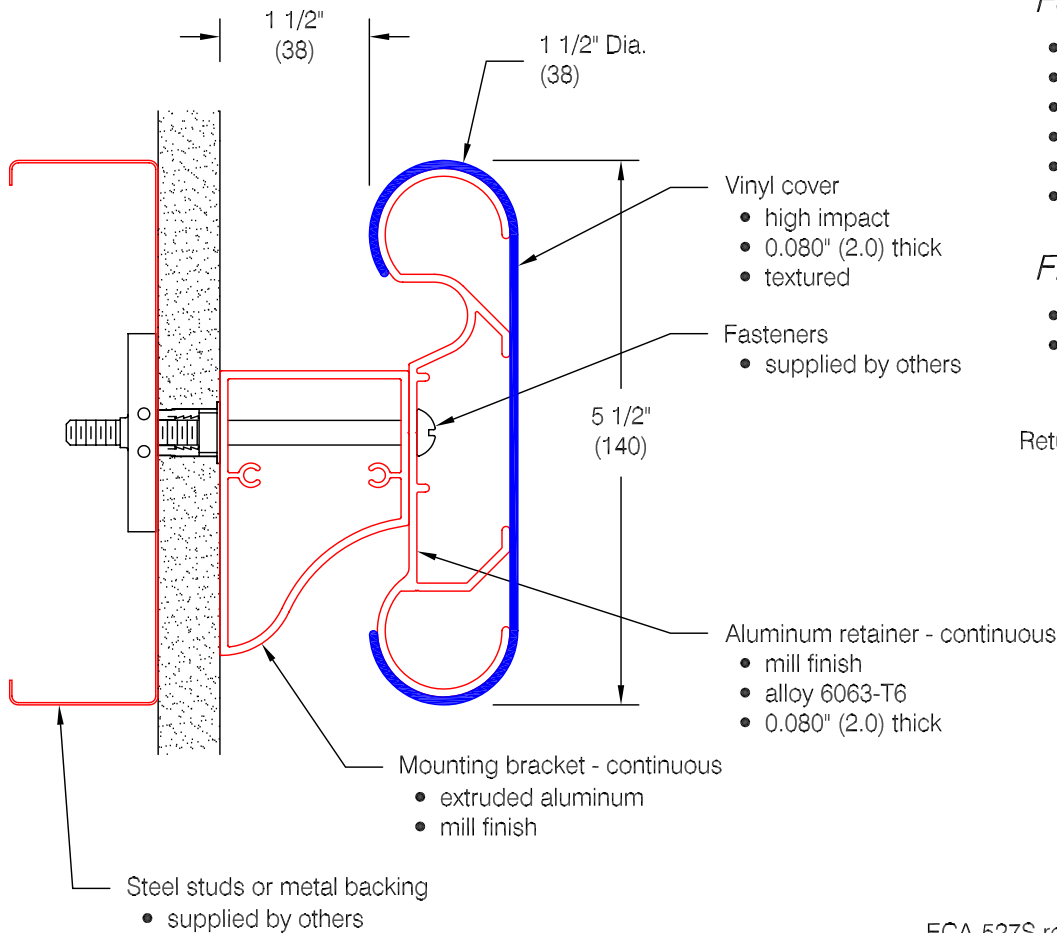

BR-500S Handrail With Continuous Security Bracket

Features:

- ADA Compliant
- Class A fire rating
- Molded returns - with hardware
- Molded outside corners - with hardware
- Molded inside corners - with hardware
- Stock lengths - 12'-0" (3658)

Finishes:

- Manufacturer's standard colors
- Custom colors available

Rear View of Wall Return Assembly

Customer :	Project :	WD.7.2a
Architect :	Sales Rep :	