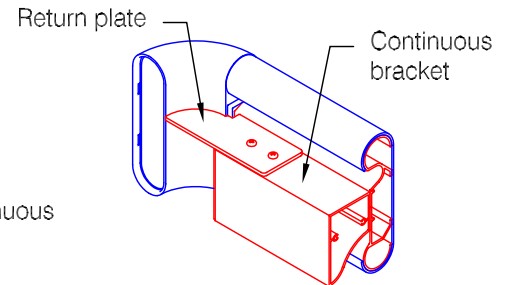

BR-500S Handrail With Continuous Security Bracket

Features:

- ADA Compliant
- Class A fire rating
- Molded returns - with hardware
- Molded outside corners - with hardware
- Molded inside corners - with hardware
- Stock lengths - 12'-0" (3658)

Finishes:

- Manufacturer's standard colors
- Custom colors available

Rear View of Wall Return Assembly

Customer :	Project :	WD.7.2a
Architect :	Sales Rep :	