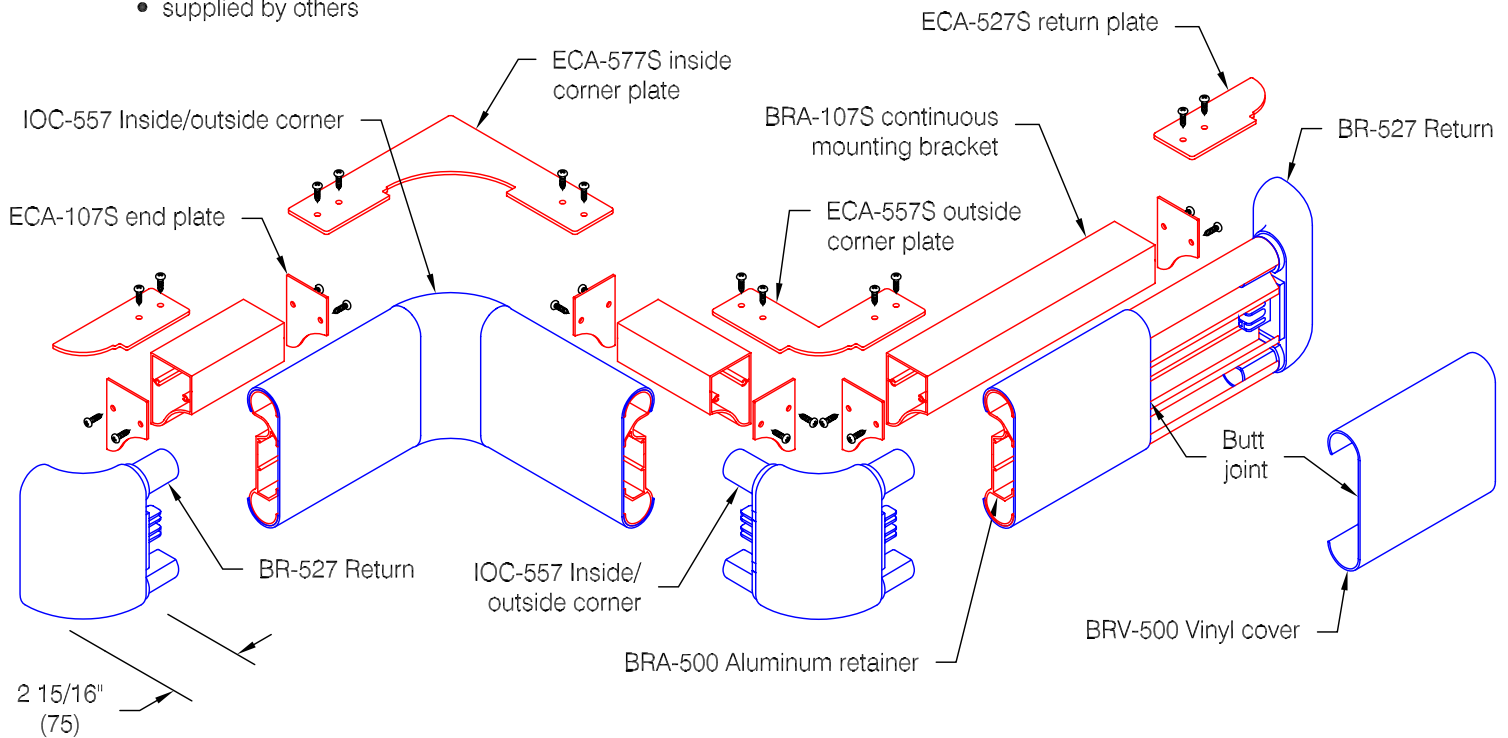

BR-500S Handrail With Continuous Security Bracket

Features:

- ADA Compliant
- Class A fire rating
- Molded returns - with hardware
- Molded outside corners - with hardware
- Molded inside corners - with hardware
- Stock lengths - 12'-0" (3658)

Finishes:

- Manufacturer's standard colors
- Custom colors available

Rear View of Wall Return Assembly

Customer :	Project :	WD.7.2a
Architect :	Sales Rep :	