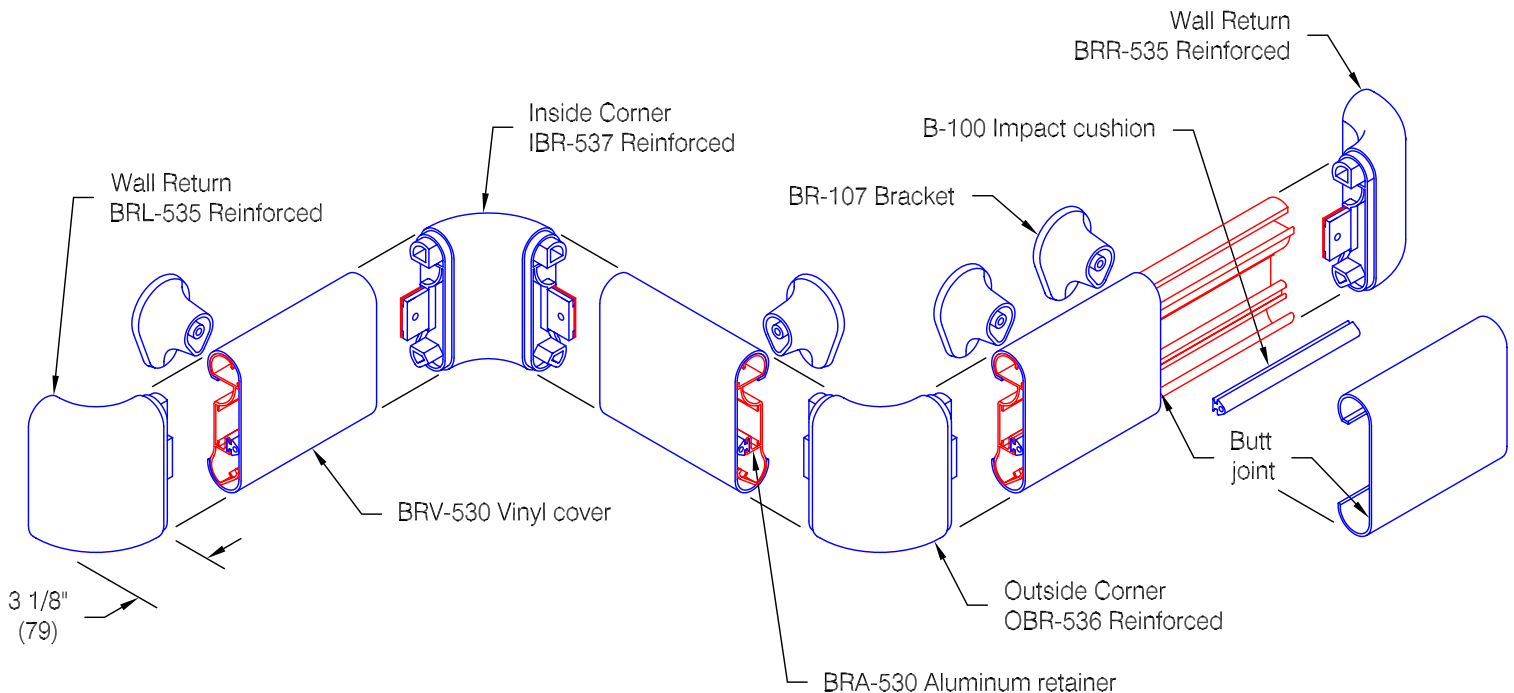

Customer :

Project :

Architect :

Sales Rep :

WD.7.1a