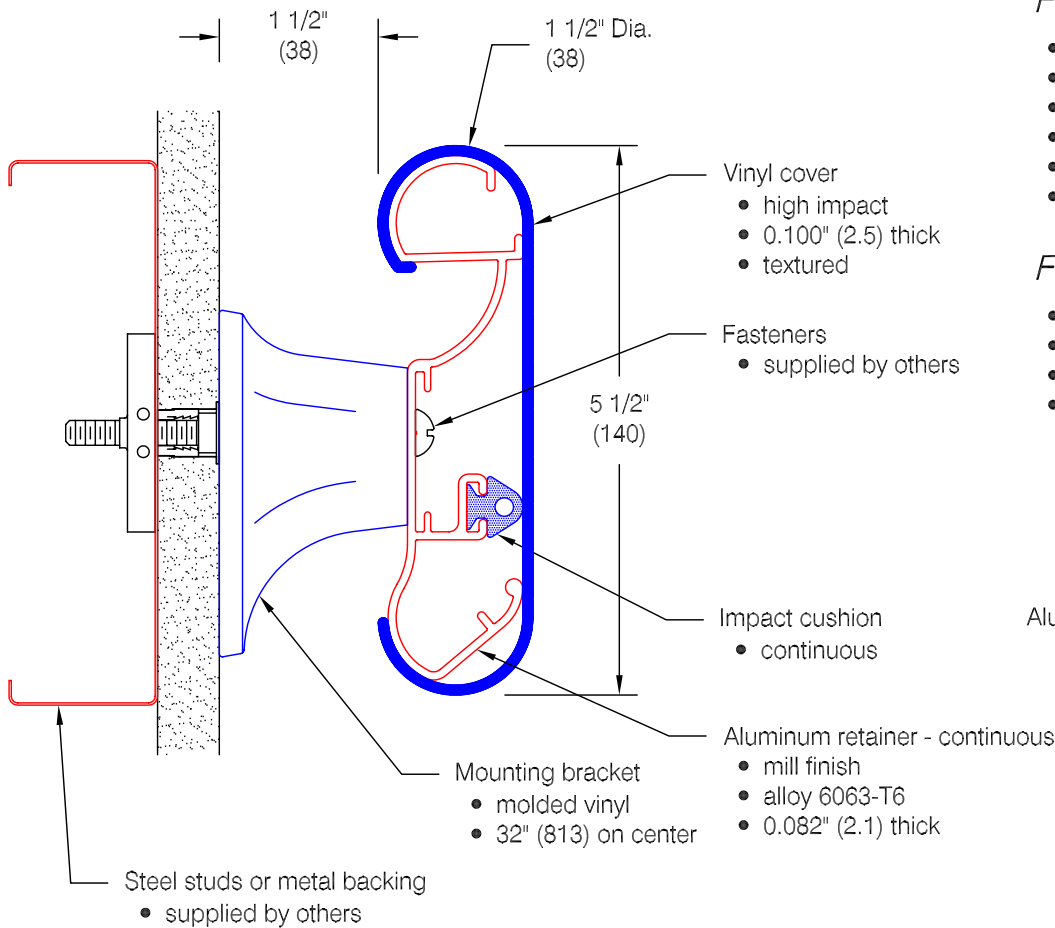

## BR-530 Handrail

### Features:

- ADA Compliant
- Class A fire rating
- Molded returns - with hardware
- Molded outside corners - with hardware
- Molded inside corners - with hardware
- Stock length 12'-0" (3658)