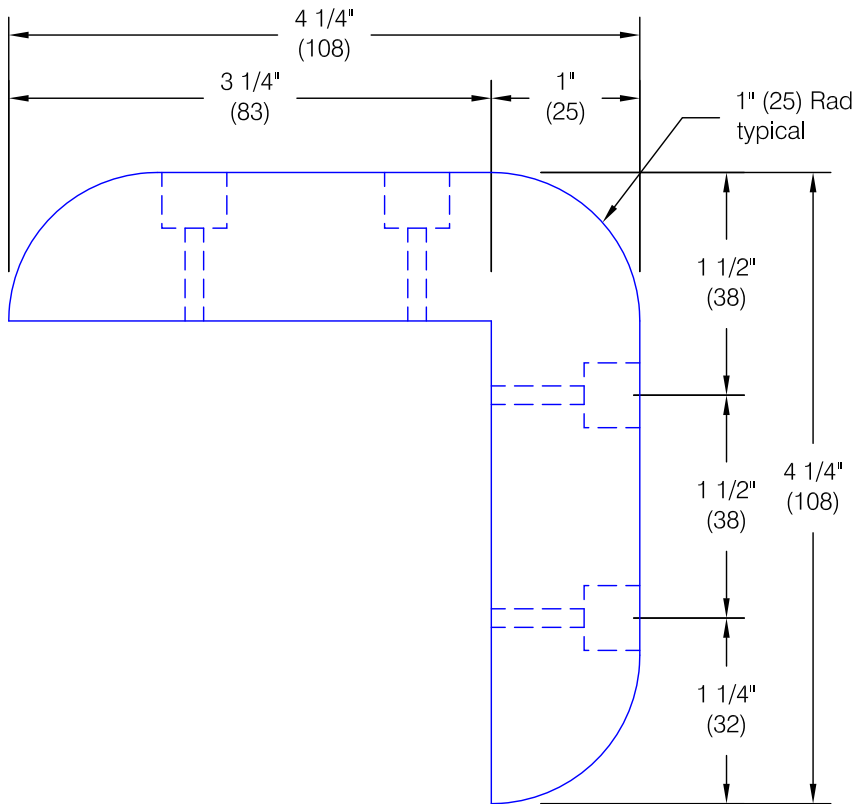

EB-20 Molded Corner Bumper

Features:

- Molded solid neoprene and natural rubber blend
- Durometer: 55 - 60

Standard Colors:

- Gray #5

EB-20 Molded corner bumper