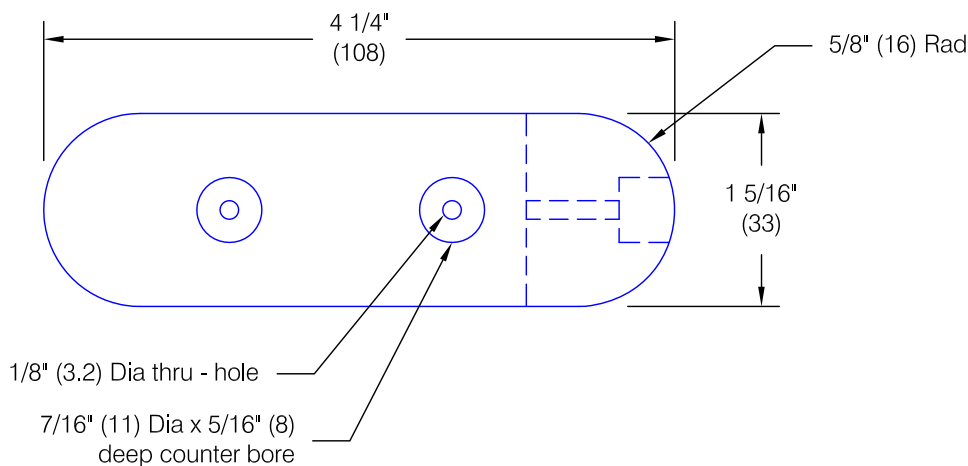

Customer :	Project :	CD.111.0b
Architect :	Sales Rep :