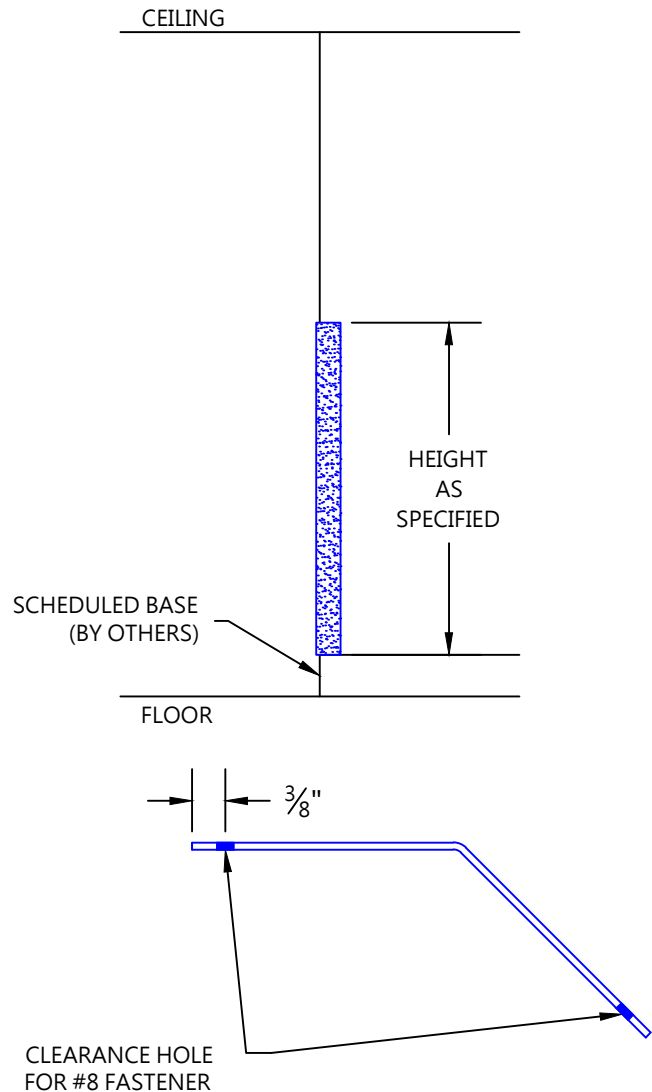

## SD-405 SUPER DUTY CORNER GUARD

### FEATURES:

- ALLOY 5052-H32 .080" THICK ALUMINUM COATED WITH SUPER DUTY POLYUREA
- STOCK LENGTHS: 4FT, 8FT, OR 10FT
- CUSTOM WING SIZES AVAILABLE
- CUSTOM HEIGHTS AND ANGLES AVAILABLE
- CUSTOM COLOR MATCHING AVAILABLE

### MOUNTING OPTIONS:

- ADHESIVE:
  - ADH-50 CONSTRUCTION ADHESIVE (SUPPLIED SEPARATELY AS REQUIRED)
- DRILLED:
  - #6 COUNTERSUNK HOLES (FASTENERS BY OTHERS).
  - STANDARD SPACING: 3" FROM EACH END AND SPACED EVENLY NOT TO EXCEED 36" O.C.

CUSTOMER:

PROJECT:

ARCHITECT:

SALES REP:

**SD-405**