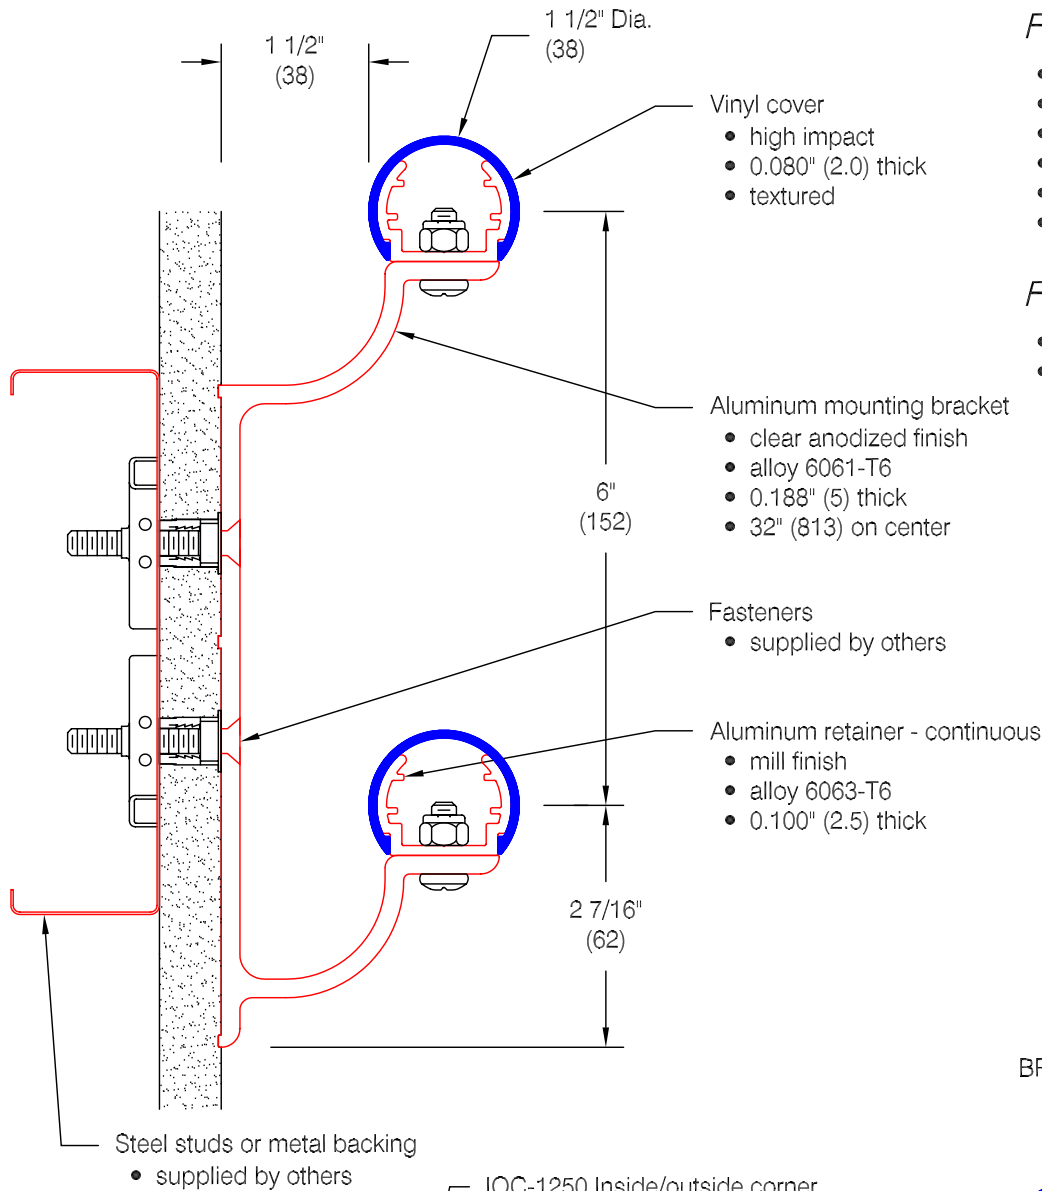

BR-2400 Handrail

Features:

- ADA Compliant
- Class A fire rating
- Molded returns - with hardware
- Molded outside corners - with hardware
- Molded inside corners - with hardware
- Stock length 12'-0" (3658)