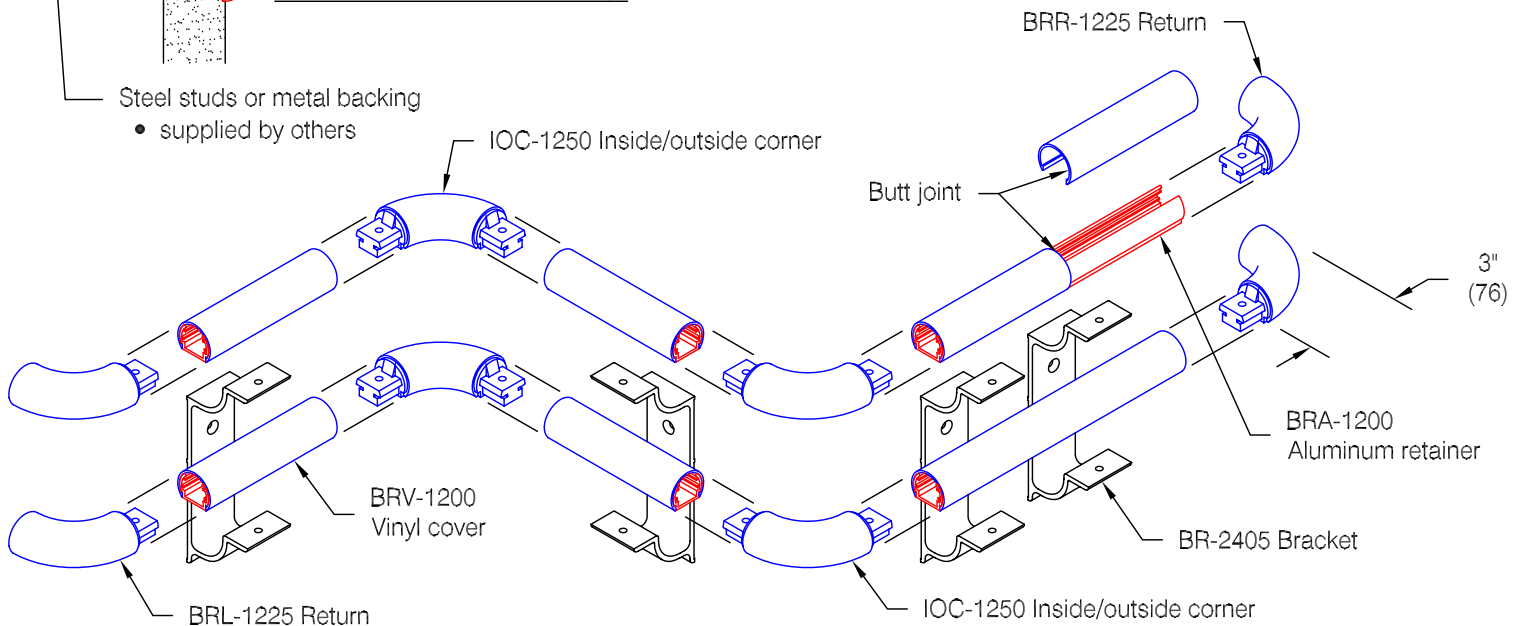

Customer :

Project :

Architect :

Sales Rep :

WD.13.0a