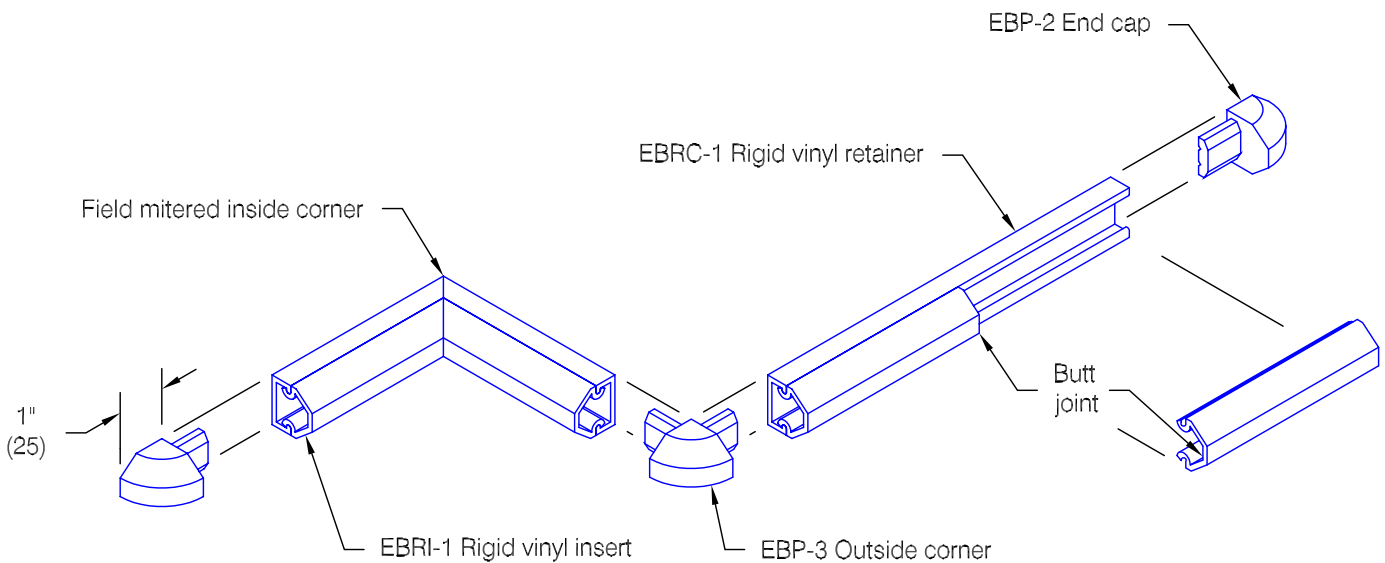

EBRU-1 Accent Rail

Features:

- Class A fire rating
- Molded end caps
- Molded outside corners
- Stock length 12'-0" (3658)

Finishes:

- Manufacturer's standard colors
- Custom colors available

Customer :

Project :