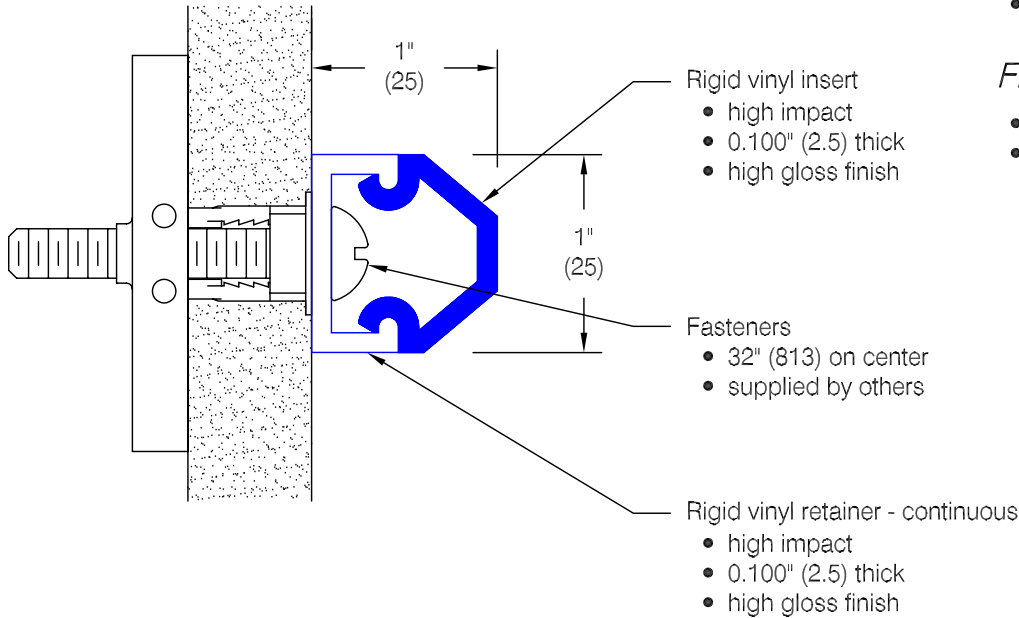

EBRU-1 Accent Rail

Features:

- Class A fire rating
- Molded end caps
- Molded outside corners
- Stock length 12'-0" (3658)

Finishes:

- Manufacturer's standard colors
- Custom colors available

Customer :

Project :