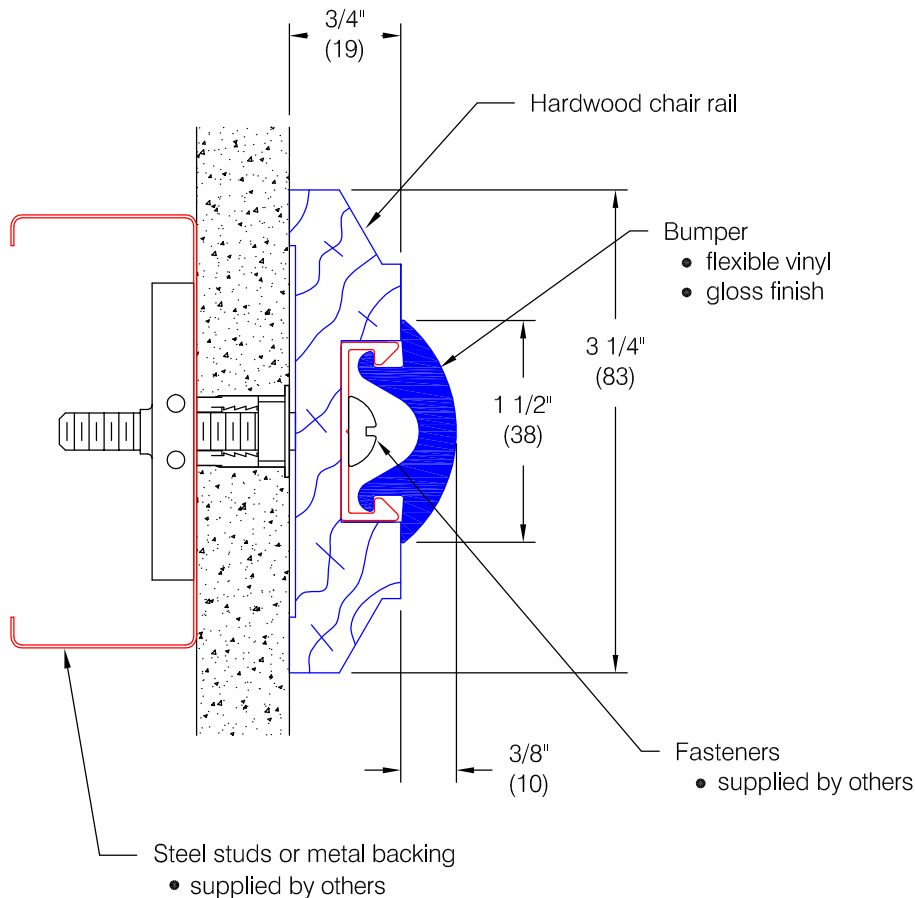

CRW-60 Chair Rail

Features:

- Milled end caps
- Stock lengths:
 Wood - random 6'-0" (1829) to 16'-0" (4877)
 Aluminum and vinyl - 12'-0" (3658)

Finishes:

Vinyl Bumper

- Available in limited standard colors
- Custom colors available