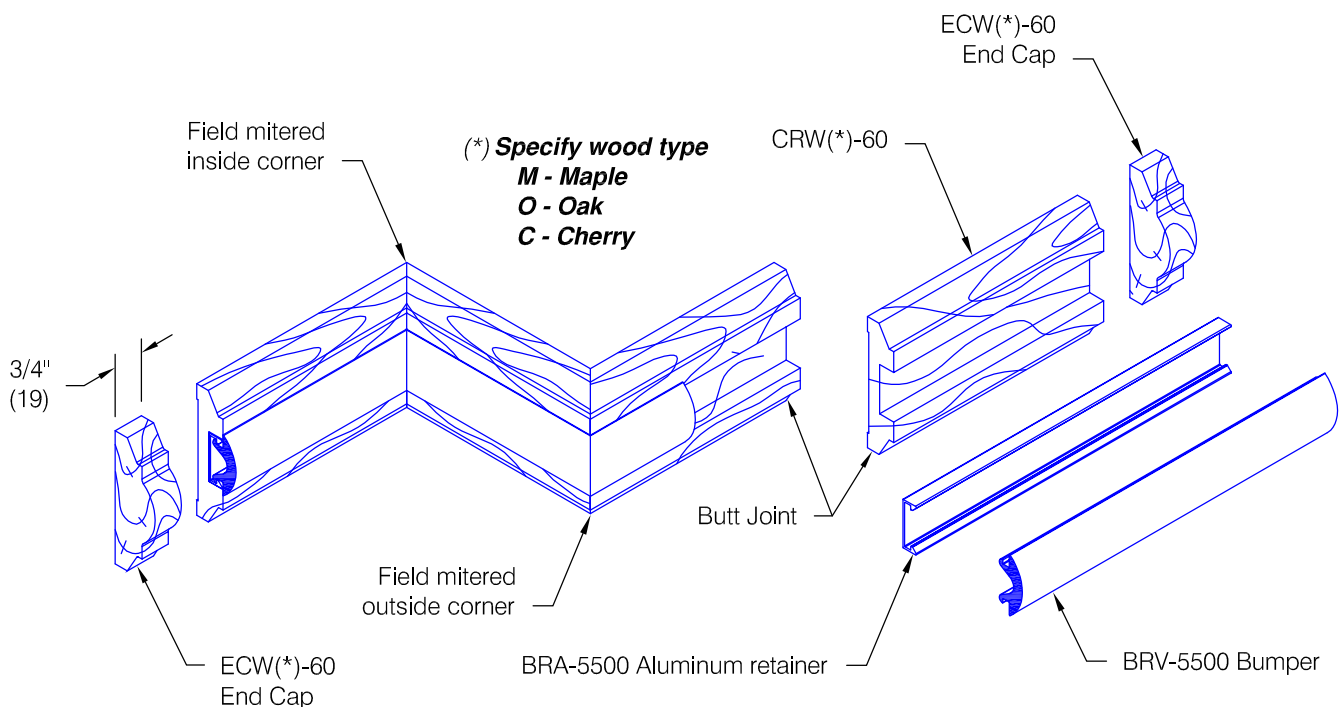

Customer :	Project :	WD.168.0c
Architect :	Sales Rep :