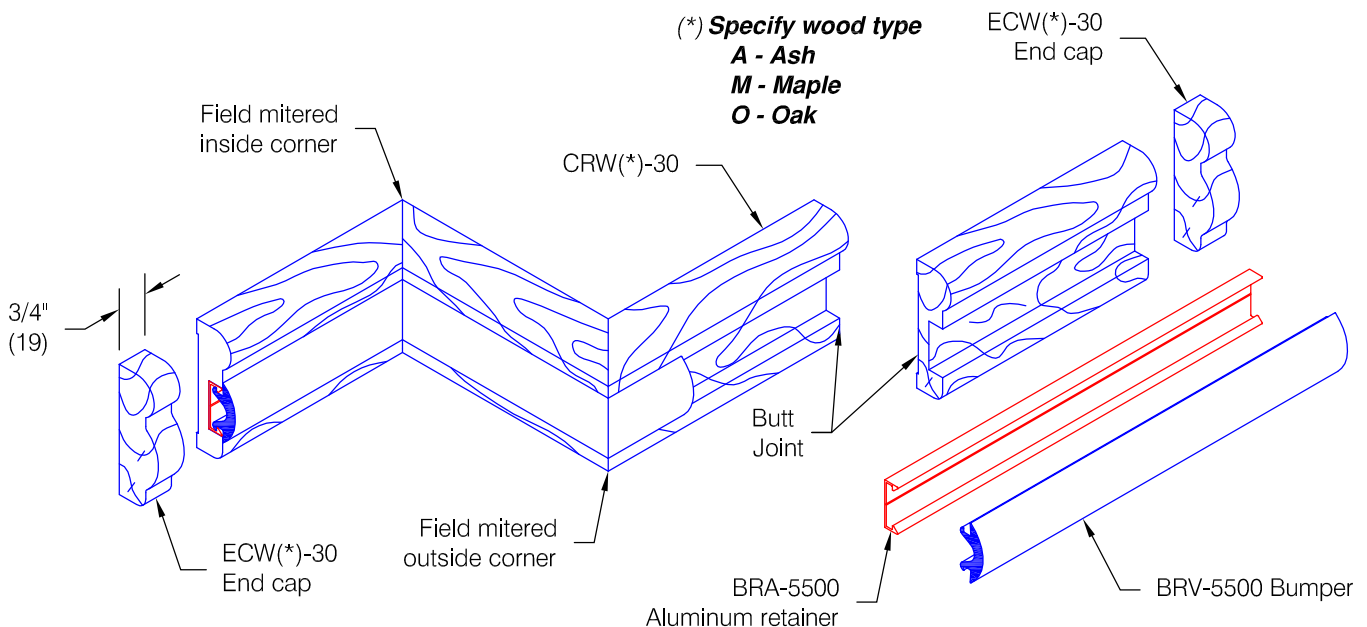

Customer :	Project :	WD.165.0c
Architect :	Sales Rep :