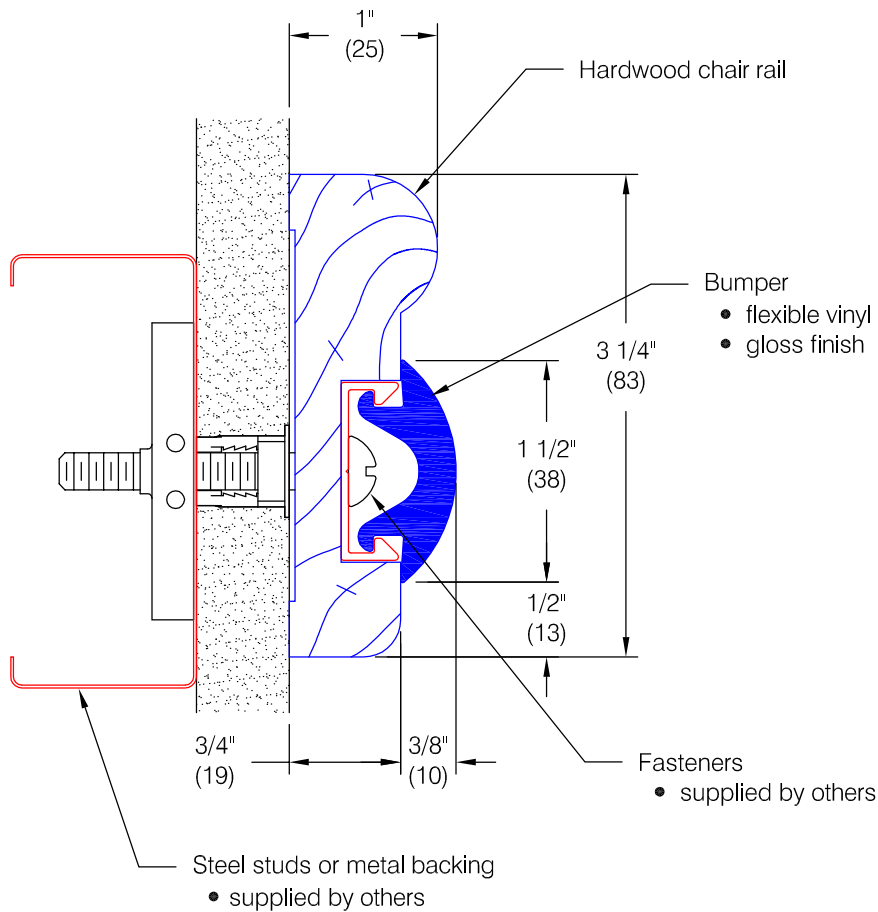

## CRW-30 Chair Rail

### Features:

- Milled end caps
- Stock lengths:  
 Wood - random 6'-0" (1829) to 16'-0" (4877)  
 Aluminum and vinyl - 12'-0" (3658)