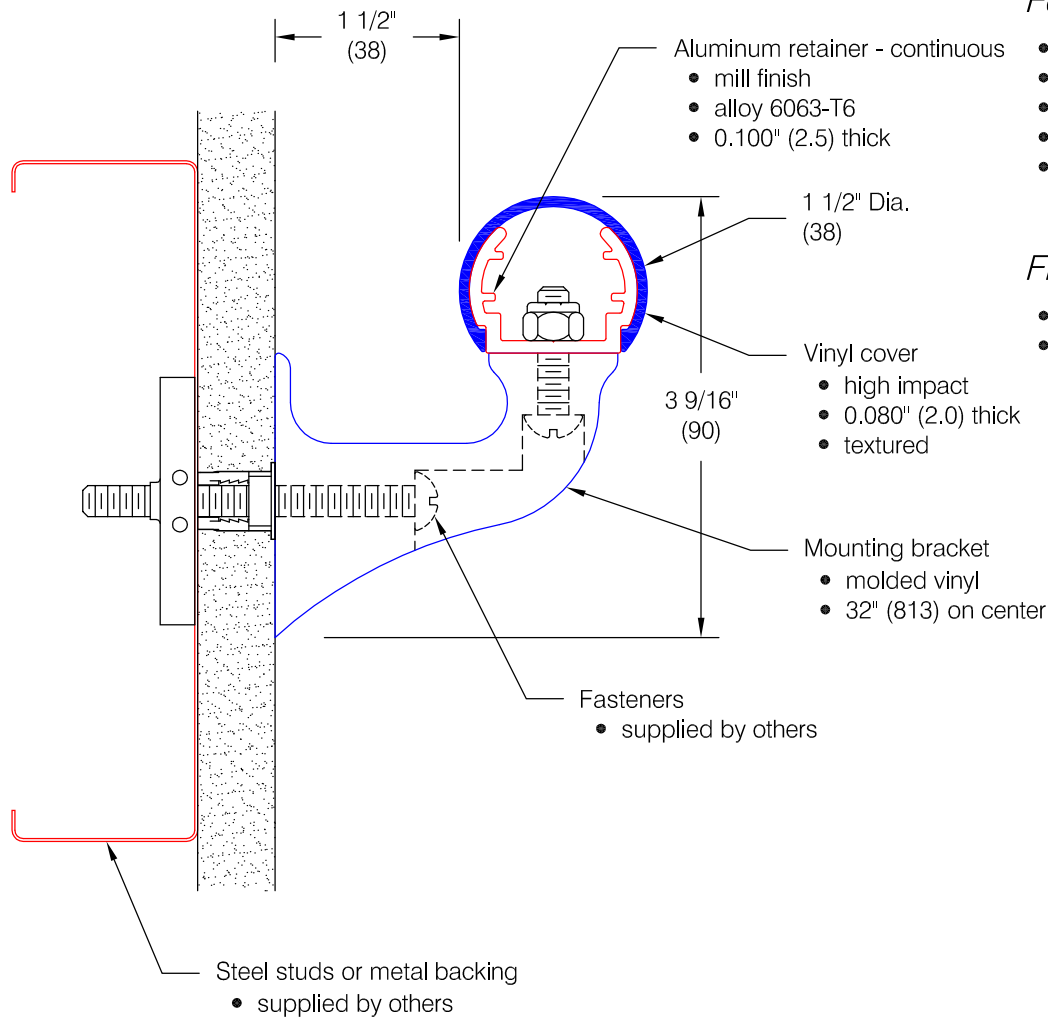

BR-1200 Handrail

Features:

- Class A fire rating
- Molded returns - with hardware
- Molded outside corners - with hardware
- Molded inside corners - with hardware
- Stock length 12'-0" (3658)

Finishes:

- Manufacturer's standard colors
- Custom colors available

Customer :

Project :

Architect :

Sales Rep :

WD.12.0b